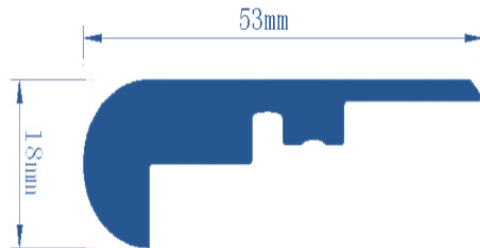

## Matching Trim

T-Mold

Overlap  
Stair Nose

Reducer

All pieces are 94" long